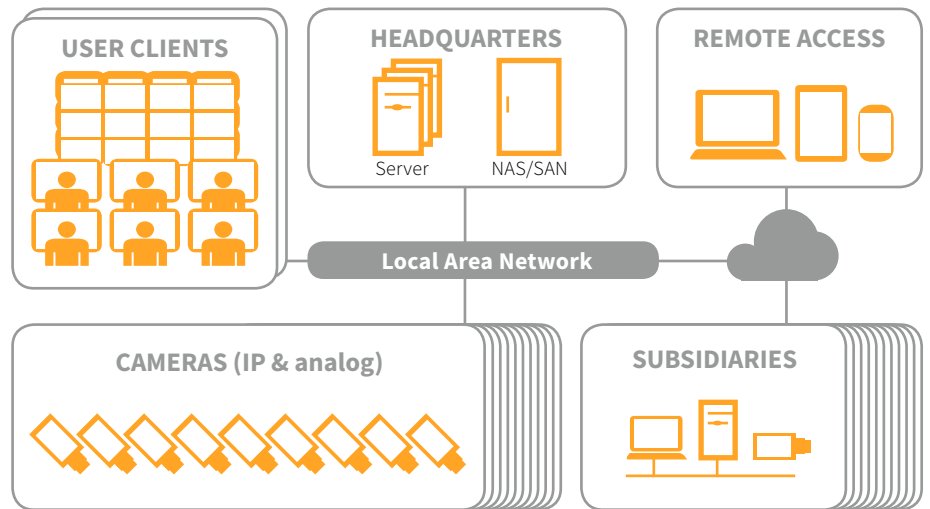

NETAVIS Observer Enterprise Edition

NETAVIS Observer is a strong, IP-based software platform for professional video management and video analytics. The Observer is highly compliant, has best performance and unrivaled adaptability to customer requirements.

- ▶ **High-end solution for large video management installations**
- ▶ **Possible integrations with customer's applications**
- ▶ **iCAT Sabotage Detection and ABS included for free**
- ▶ **Extendable with the full range of all NETAVIS modules**

Figure: Example Architecture with unlimited Expandability

Observer grows with your needs!

In case of growing demands of the video management installation, the system can easily be upgraded without limitations and expanded with the full range of NETAVIS modules.

Typical Installations for Enterprise

- Retail Chains, Shopping Malls
- Industry, Banks
- Seaports, Airports
- City Surveillance
- Hospitals, Ministries
- Military Sites, Prisons
- Public Utility Companies
- ... and many more